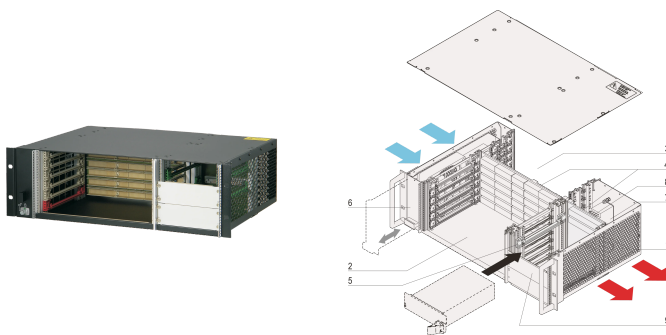

## NÚMERO DE CATÁLOGO

**24579-080**

3 U CompactPCI System with horizontal Card Cage for six 6 U Boards, six RTM Boards and one CompactPCI 3 U Pluggable Power Supply. Option to assemble up to three pluggable Power Supplies.

## CARACTERÍSTICAS

In accordance with IEC 60297-3-101, -102, -103; IEEE 1101.1, 1101.10/11; backplane in accordance with PICMG 2.0 rev. 3.0

System with horizontal card cage. Board format Front: 6 U, 160 mm deep; Rear I/O: 6 U, 80 mm deep

Backplane (signal and power backplane in one unit) 6 slot, 6 U, 64 bit, System slot left, Power connector (2 x P 47)

Heat dissipation by hot-swap fan unit (airflow left to right)

Prepared for the assembly of a 19" CompactPCI power supply (3 U, 8 HP)

## CARATERÍSTICAS DO PRODUTO

Product Type: System

Number of Slots: 6

Tipo: 19" Rack Mount

Backplane Type: 6 U CompactPCI

Data Transfer: 64-bit PCI Bus

Power per Slot: 40W

Tensão de entrada AC: 100 – 240V