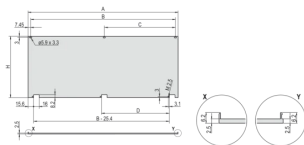

Instalação: Hinged, Bottom

Gasket Type: Textile EMC

Front Finish: Anodized

Rear Finish: Conductive

Treated Edges: Não

Em conformidade com: IEC 60297-3-101; IEEE 1101.1/10

Profundidade (D): 2.5mm

EMC Shielding: No (Retrofittable)

Acabamento: Anodized; Passivated

Altura (H): 172.9mm

Material: Alumínio

Product Type: Front Panel

Tipo: Front Panel without Handle

Largura (W): 426.4mm

Net Weight: 0.678kg

DETALHES ADICIONAIS DO PRODUTO

Front panel can be removed in opened position ($> 135^\circ$).

DIAGRAMAS

AVISO

Os produtos nVent devem ser instalados e utilizados apenas conforme indicado nas fichas de instrução do produto e materiais de treinamento da nVent. As fichas de instrução estão disponíveis em www.nVent.com e com nossos representantes de atendimento ao cliente nVent. A instalação inadequada, uso incorreto, aplicação incorreta ou outra falha qualquer em seguir completamente as instruções e avisos da nVent podem levar ao mau funcionamento do produto, danos à propriedade, lesões corporais graves e morte, e/ou anular sua garantia.