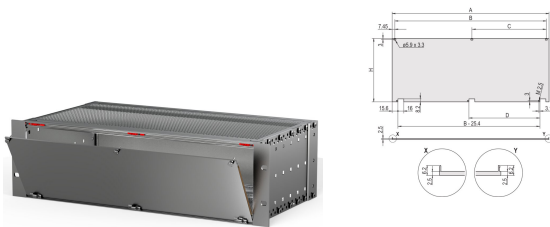

Front Panel Kit, Shielded, Bottom Hinged, 4 U, 84 HP, 2.5 mm, Al, Front Anodized, Rear Conductive

NÚMERO DE CATÁLOGO

20848-607

U-profile front panel bottom hinged for textile gasket.

CERTIFICATIONS

CARACTERÍSTICAS

U-profile front panel can be unhinged at 135° (not RatiopacPRO) opening angle

Enables mounting on horizontal rails

Shielded, U front panel with textile EMC gasket

Suitable for sub racks (EuropacPRO) and cases (RatiopacPRO, PropacPRO, CompacPRO)

CARATERÍSTICAS DO PRODUTO

Rack Height: 4U

Accessory Type: Front panel

Rack Width: 84HP

Quantidade por embalagem: 1