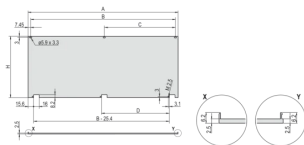

Instalação: Hinged, Bottom

Gasket Type: Textile EMC

Front Finish: Anodized

Rear Finish: Conductive

Treated Edges: Não

Em conformidade com: IEC 60297-3-101; IEEE 1101.1/10

Profundidade (D): 2.5mm

EMC Shielding: No (Retrofittable)

Acabamento: Anodized; Passivated

Altura (H): 261.8mm

Material: Alumínio

Product Type: Front Panel

Tipo: Front Panel without Handle

Largura (W): 426.4mm

Net Weight: 1kg

DETALHES ADICIONAIS DO PRODUTO

Front panel can be removed in opened position ($> 135^\circ$).

DIAGRAMAS

AVISO

Os produtos nVent devem ser instalados e utilizados apenas conforme indicado nas fichas de instrução do produto e materiais de treinamento da nVent. As fichas de instrução estão disponíveis em www.nVent.com e com nossos representantes de atendimento ao cliente nVent. A instalação inadequada, uso incorreto, aplicação incorreta ou outra falha qualquer em seguir completamente as instruções e avisos da nVent podem levar ao mau funcionamento do produto, danos à propriedade, lesões corporais graves e morte, e/ou anular sua garantia.