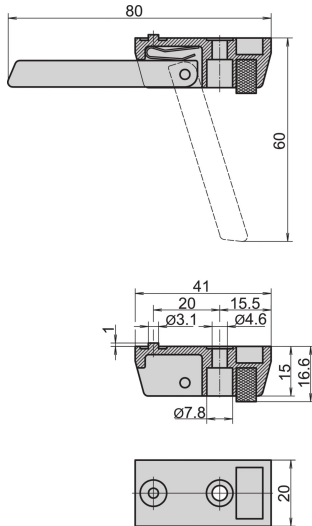

# Die Cast Foot

The tip-up feet from aluminum die cast material enable mounting on the bottom plate of a case. Available with or without tip-up function. Color RAL 9006 White Aluminum.

## CARACTERÍSTICAS

Positioning of case is secured by anti-slip rubber inserts

Can be used instead of standard feet

Load-carrying capacity: 50 kg per foot, max case weight 40 kg

Mounting holes are provided in bottom cover of the cases