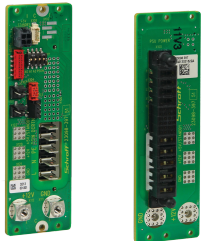

CPCI Serial Cable

The CPCI Serial Cables connect Utility signals, Current share or Standby signals in between the nVent SCHROFF CPCI Serial Backplanes and CPCI Serial Power Backplanes or to other devices in the System. Please refer to the CPCI Serial Backplane Manual to select the correct part

CERTIFICATIONS

CARACTERISTICAS

Cable sets for connecting status signals of CompactPCI Serial backplanes and power backplanes

ESPECIFICAÇÕES

Table 1/1

Número de catálogo	Works With	Length	Quantidade por embalagem
23204-869	CompactPCI Serial Backplanes	600mm	1
23204-853	CompactPCI Serial Backplanes	600mm	1
23204-866	CompactPCI Serial Backplanes	400mm	1
23204-879	CompactPCI Serial Backplanes	300mm	1
23204-867	CompactPCI Serial Backplanes	150mm	1