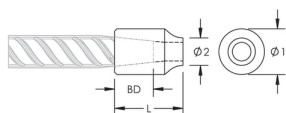

Peso unitário: 0.52 kg

Quantidade por embalagem: 45

DETALHES ADICIONAIS DO PRODUTO

Bar dimensions and weights listed may vary by region. Coupler sizes not shown may be available by special order. Contact your nVent LENTON representative for more information.

The design of the weld, the selection of electrode, and other relevant choices depend on the chemical and physical properties of the structural steel to which the couplers are welded. Engineers who design assemblies should adhere to all appropriate regulations.

Suffix "EE" has been added to some part numbers to clarify design version among regions.

DIAGRAMAS

AVISO

Os produtos nVent devem ser instalados e utilizados apenas conforme indicado nas fichas de instrução do produto e materiais de treinamento da nVent. As fichas de instrução estão disponíveis em www.nVent.com e com nossos representantes de atendimento ao cliente nVent. A instalação inadequada, uso incorreto, aplicação incorreta ou outra falha qualquer em seguir completamente as instruções e avisos da nVent podem levar ao mau funcionamento do produto, danos à propriedade, lesões corporais graves e morte, e/ou anular sua garantia.

América do Norte

+1 800 753 9221

Opção 1 – Apoio ao cliente

Opção 2 – Assistência

técnica

Europa

Países Baixos:

+31 800-0200135

França:

+33 800 901 793

Europa

Alemanha:

800 1890272

Outros países:

+31 13 5835404