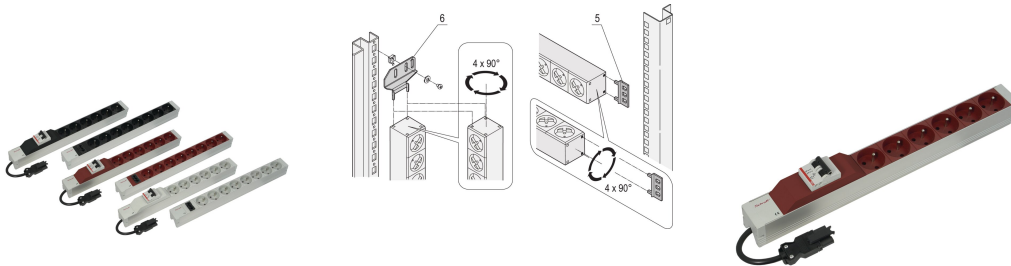

Socket Strip, UTE, With Wieland® Input, 8 Sockets, 19", Black

Data Solutions

NÚMERO DE CATÁLOGO

60110-347

Modular, compact PDU with many function elements. Using a 1 U by 1 U aluminum chassis the PDU can easily be integrated in a rack. The Wieland connector allows easy combination with different power input cords.

CERTIFICATIONS

CARACTERISTICAS

Input via Wieland® GST 18 plug

Socket strips can be rotated through all four directions (in 90° increments) during fitting

Output via UTE sockets

Horizontal or vertical mounting

Installation height 1 U

In accordance with NFC 61-303

CARACTERÍSTICAS DO PRODUTO

Tipo de soquete: UTE

Socket Quantity: 8

Switched Outlets: Não

Tensão AC: 230V

Quantidade por embalagem: 1

Cor: Black

Profundidade: 44mm

Acabamento: Anodized

Length: 438.5mm

Material: Alumínio; Polyamide

Product Type: Socket Strip

Net Weight: 0.641kg

DETALHES ADICIONAIS DO PRODUTO