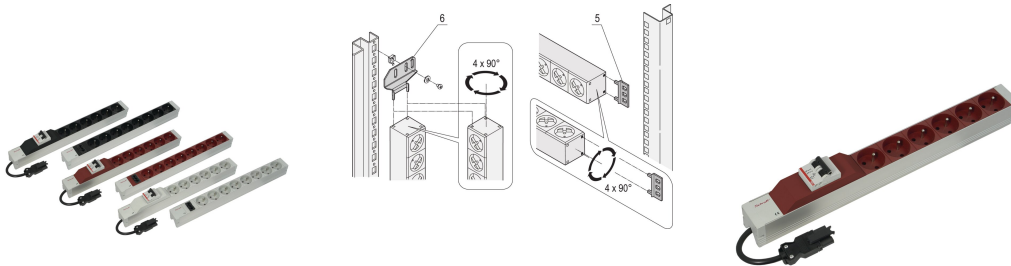

Socket Strip, UTE, With Wieland® Input, 8 Sockets, 19", White

Data Solutions

NÚMERO DE CATÁLOGO

60110-346

Modular, compact PDU with many function elements. Using a 1 U by 1 U aluminum chassis the PDU can easily be integrated in a rack. The Wieland connector allows easy combination with different power input cords.

CERTIFICATIONS

CARACTERISTICAS

Input via Wieland® GST 18 plug

Socket strips can be rotated through all four directions (in 90° increments) during fitting

Output via UTE sockets

Horizontal or vertical mounting

Installation height 1 U

In accordance with NFC 61-303

CARATERÍSTICAS DO PRODUTO

Tipo de soquete: UTE

Socket Quantity: 8

Switched Outlets: Não

Tensão AC: 230V

Quantidade por embalagem: 1

Cor: Branco

Profundidade: 44mm

Acabamento: Anodized

Length: 438.5mm

Material: Alumínio; Polyamide

Product Type: Socket Strip

Net Weight: 0.67kg

DETALHES ADICIONAIS DO PRODUTO