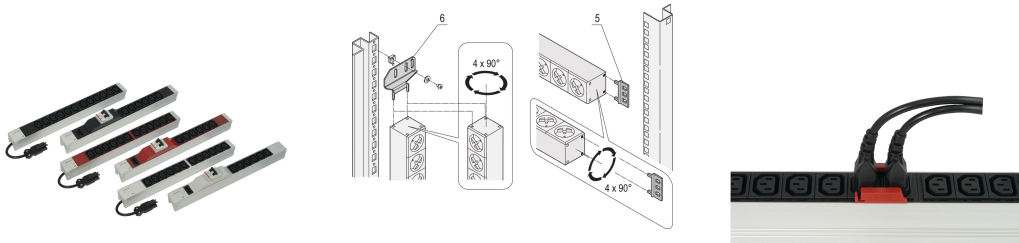

# Socket Strip, IEC C13, With Wieland® Input, C13, 12 Sockets, 19", Black

### NÚMERO DE CATÁLOGO

60110-341

Modular, compact PDU with many function elements. Using a 1 U by 1 U aluminum chassis the PDU can easily be integrated in a rack. The Wieland connector allows easy combination with different power input cords.

### CARACTERISTICAS

Input via Wieland® GST 18 plug

Installation height 1 U

In accordance with IEC 60320

Horizontal or vertical mounting

Output via IEC 60320 C-13 sockets

Socket strips can be rotated through all four directions (in 90° increments) during fitting

## CARATERÍSTICAS DO PRODUTO

---

Tipo de soquete: IEC C13

Socket Quantity: 12

Switched Outlets: Não

Tensão AC: 230V

Quantidade por embalagem: 1

Cor: Black