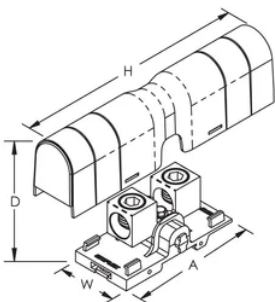

CARATERÍSTICAS DO PRODUTO

Número do artigo: 561143

Material: Copper; Termoplástico

Acabamento: Tinned

Max Current Rating, IEC: 500A

Max Current Rating, UL/CSA: 310A

Short Term Withstand Current (Icw) 1s: 22.2kA

Peak Short Circuit Current (Ipk): 43kA

Classificação de corrente de curto-circuito (SCCR): 100kA

Max Working Voltage, IEC (Ui): 1000; 1500

Max Working Voltage, UL (Vin): 1000

Number of Tunnel Connections: 2

Tunnel Connection Compact Stranded Wire Size: (2) 35 – 185 mm²

Tunnel Connection Wire Size - Ferrule: (2) 35 – 150 mm²

Tunnel Connection Wire Size: (2) #2 – 350 kcmil

Profundidade (D): 66mm

Altura (H): 205.7mm

Largura (W): 52.3mm

A: 108mm

Peso unitário: 0.33kg

Certification Details: UL® 1059

Flammability Rating: UL® 94V-1

Em conformidade com: IEC® 60947-7-1

DETALHES ADICIONAIS DO PRODUTO

Power terminal connections are interchangeable and can be used as line side or load side connections.

DIAGRAMAS