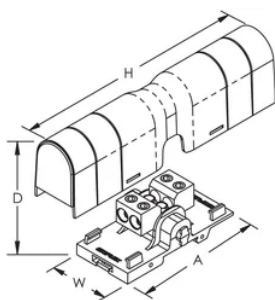

CARACTERÍSTICAS DO PRODUTO

Número do artigo: 561141

Material: Copper; Termoplástico

Acabamento: Tinned

Max Current Rating, IEC: 350A

Max Current Rating, UL/CSA: 300A

Short Term Withstand Current (Icw) 1s: 8.4kA

Peak Short Circuit Current (Ipk): 30kA

Classificação de corrente de curto-circuito (SCCR): 100kA

Max Working Voltage, IEC (Ui): 1000; 1500

Max Working Voltage, UL (Vin): 1000

Number of Tunnel Connections: 4

Tunnel Connection Compact Stranded Wire Size: (4) 10 – 50 mm²

Tunnel Connection Wire Size - Ferrule: (4) 10 – 35 mm²

Tunnel Connection Wire Size: (4) #8 – 1/0

Profundidade (D): 66mm

Altura (H): 205.7mm

Largura (W): 52.3mm

A: 108mm

Peso unitário: 0.26kg

Certification Details: UL® 1059

Flammability Rating: UL® 94V-1

Em conformidade com: IEC® 60947-7-1

DETALHES ADICIONAIS DO PRODUTO

Power terminal connections are interchangeable and can be used as line side or load side connections.

DIAGRAMAS