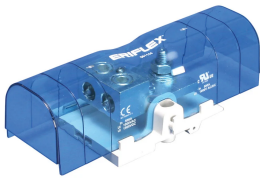

Power Terminal, Lug-to-Tunnel, 500 A

Data Solutions

NÚMERO DE CATÁLOGO

SBLT-500

CERTIFICATIONS

CARACTERÍSTICAS

Tinned copper block allows for copper or aluminum conductor connections

Accessible studs and tunnels allow for easy connection of nVent ERIFLEX Flexibar and other conductors

Design allows for visual inspection of conductor and confirmation of connection

Voltage detection and measurement connection

Adjustable transparent cover

Modular snap-together blocks for building multi-pole power blocks

Easily clips onto DIN rail or mounts to panel with screws

SBLEC Power Terminals Fixing Accessory required for direct panel mount

RoHS compliant

Halogen free

CARACTERÍSTICAS DO PRODUTO

Número do artigo: 561144

Material: Copper; Termoplástico

Acabamento: Tinned

Max Current Rating, IEC: 750A

Max Current Rating, UL/CSA: 500A

Short Term Withstand Current (Icw) 1s: 28.8kA

Peak Short Circuit Current (Ipk): 52kA

Classificação de corrente de curto-circuito (SCCR): 100kA