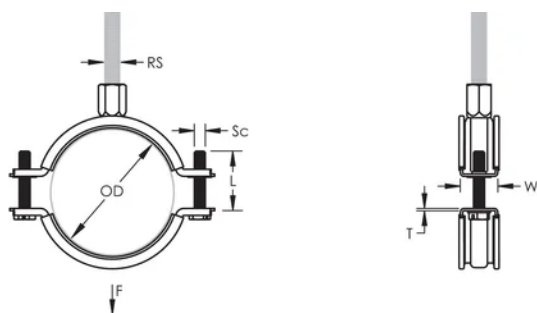

CARACTERÍSTICAS DO PRODUTO

Número do artigo: 586313

Material: EPDM-SBR Rubber;Stainless Steel 316L (EN 1.4404)

Acabamento: Electropolished

Cor: Black

Temperatura: -50 to 110 °C

Diâmetro externo (OD): 98 - 108 mm

Tamanho do tubo: 3 1/2"

NB/DN: 90

Tamanho da haste (RS): M8;M10

Largura (W): 23 mm

Espessura (T): 1.75 mm

Diâmetro do parafuso (Sc): 6

Comprimento do parafuso (L): 37mm

Static Load: 1700N

DETALHES ADICIONAIS DO PRODUTO

Lining is EPDM rubber.

DIAGRAMAS

AVISO

Os produtos nVent devem ser instalados e utilizados apenas conforme indicado nas fichas de instrução do produto e materiais de treinamento da nVent. As fichas de instrução estão disponíveis em www.nVent.com e com nossos representantes de atendimento ao cliente nVent. A instalação inadequada, uso incorreto, aplicação incorreta ou outra falha qualquer em seguir completamente as instruções e avisos da nVent podem levar ao mau funcionamento do produto, danos à propriedade, lesões corporais graves e morte, e/ou anular sua garantia.