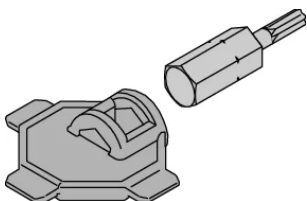

Interscale Assembly Tool

The assembly tool can be used for Torx 8 screws and to open an interscale cases.

CERTIFICATIONS

CARACTERISTICAS

Plastic tool with bit can be used for bolting together and opening the CassettePRO

ESPECIFICAÇÕES

Tipo: Assembly Tool
Product Type: Multipurpose Tool

Table 1/1

Número de catálogo	Works With	Quantidade por embalagem	Material	Família de produtos	Certifications
24820-001	Cases	1	Polyamide, Aço	Interscale	RoHS
24812-650	Cassettes	1	Polyamide, Aço	CassettePRO	

DIAGRAMAS