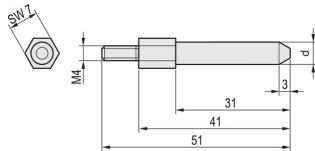

# EuropacPRO Coding Peg SNCF

This coding peg / pin enable a safe connection between the floating connectors used for the SNCF subracks. The Pins can be assembled into the rear frame.

## CARACTERÍSTICAS

This coding peg / pin enable a safe connection between the floating connectors

Torque 1.5 Nm