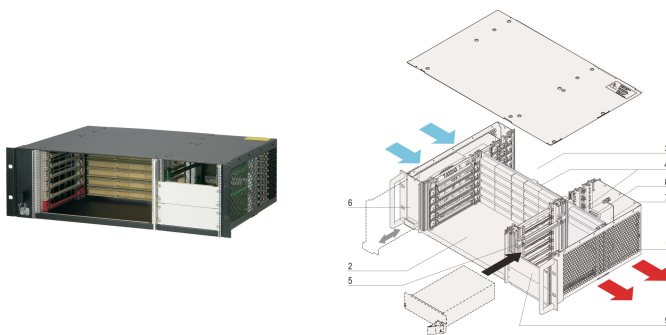

## NÚMERO DE CATÁLOGO

**24579-080**

3 U CompactPCI System with horizontal Card Cage for six 6 U Boards, six RTM Boards and one CompactPCI 3 U Pluggable Power Supply. Option to assemble up to three pluggable Power Supplies.

## CARACTERÍSTICAS

In accordance with IEC 60297-3-101, -102, -103; IEEE 1101.1, 1101.10/11; backplane in accordance with PICMG 2.0 rev. 3.0

System with horizontal card cage. Board format Front: 6 U, 160 mm deep; Rear I/O: 6 U, 80 mm deep

Backplane (signal and power backplane in one unit) 6 slot, 6 U, 64 bit, System slot left, Power connector (2 x P 47)

Heat dissipation by hot-swap fan unit (airflow left to right)

Prepared for the assembly of a 19" CompactPCI power supply (3 U, 8 HP)

## CARATERÍSTICAS DO PRODUTO

Product Type: System

Number of Slots: 6

Tipo: 19" Rack Mount

Backplane Type: 6 U CompactPCI

Data Transfer: 64-bit PCI Bus

Power per Slot: 40W

Tensão de entrada AC: 100 – 240V