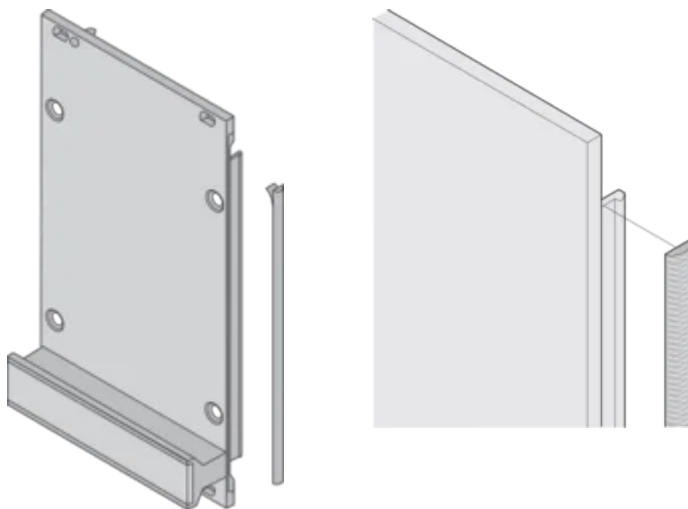

Altura (H): 232mm

Material: Elastômero Termoplástico

Família de produtos: EuropacPRO; RatiopacPRO; RatiopacPRO AIR; PropacPRO; Frame Type Plug-In Unit

Product Type: Shielding Kit

Largura (W): 3.8mm

Works With: Subracks; Cases; Front Panels

Flammability Rating: UL® 94V-0

Gross Weight: 0.092kg

DETALHES ADICIONAIS DO PRODUTO

EMC gaskets (textile) are required for shielding the front panels.

DIAGRAMAS

AVISO

Os produtos nVent devem ser instalados e utilizados apenas conforme indicado nas fichas de instrução do produto e materiais de treinamento da nVent. As fichas de instrução estão disponíveis em www.nVent.com e com nossos representantes de atendimento ao cliente nVent. A instalação inadequada, uso incorreto, aplicação incorreta ou outra falha qualquer em seguir completamente as instruções e avisos da nVent podem levar ao mau funcionamento do produto, danos à propriedade, lesões corporais graves e morte, e/ou anular sua garantia.