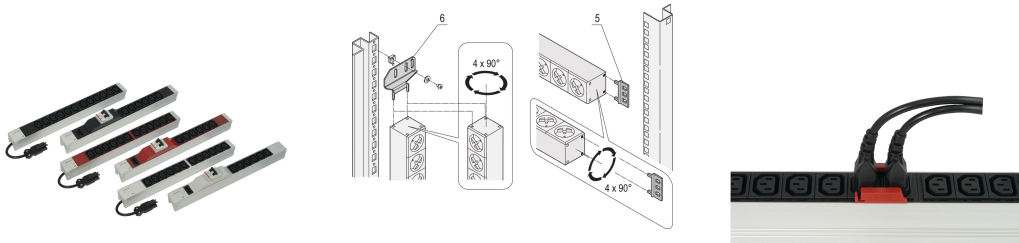

# Socket Strip, IEC C13, With Wieland® Input, C13, 12 Sockets, 19", Red

### NÚMERO DE CATÁLOGO

60110-342

Modular, compact PDU with many function elements. Using a 1 U by 1 U aluminum chassis the PDU can easily be integrated in a rack. The Wieland connector allows easy combination with different power input cords.

### CARACTERISTICAS

Input via Wieland® GST 18 plug

Installation height 1 U

In accordance with IEC 60320

Horizontal or vertical mounting

Output via IEC 60320 C-13 sockets

Socket strips can be rotated through all four directions (in 90° increments) during fitting

## CARATERÍSTICAS DO PRODUTO

---

Tipo de soquete: IEC C13

Socket Quantity: 12

Switched Outlets: Não

Tensão AC: 230V

Quantidade por embalagem: 1

Cor: Vermelho