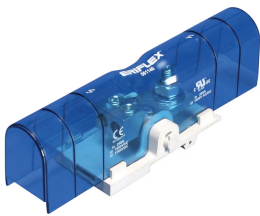

Power Terminal, Lug-to-Tunnel, 250 A

Data Solutions

NÚMERO DE CATÁLOGO

SBLT-250