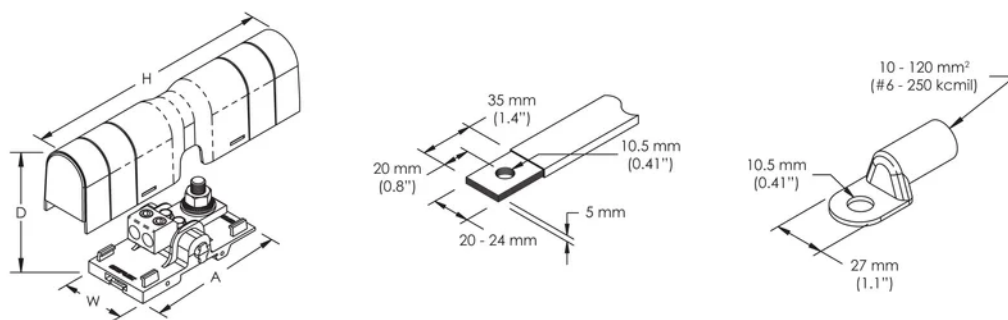

DIAGRAMAS

AVISO

Os produtos nVent devem ser instalados e utilizados apenas conforme indicado nas fichas de instrução do produto e materiais de treinamento da nVent. As fichas de instrução estão disponíveis em www.nVent.com e com nossos representantes de atendimento ao cliente nVent. A instalação inadequada, uso incorreto, aplicação incorreta ou outra falha qualquer em seguir completamente as instruções e avisos da nVent podem levar ao mau funcionamento do produto, danos à propriedade, lesões corporais graves e morte, e/ou anular sua garantia.

O nosso forte portefólio de marcas:

CADDY ERICO HOFFMAN ILSCO SCHROFF TRACHTE