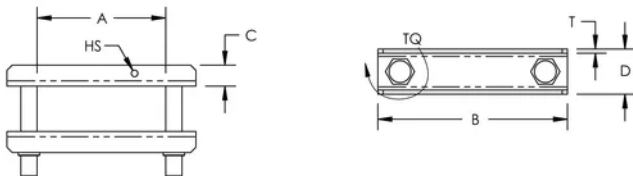

Material: Stainless Steel 304 (EN 1.4301)

A: 120mm

B: 180mm

C: 20mm

D: 43mm

Espessura (T): 4mm

Tamanho do orifício (HS): 5.5mm

Torque (TQ): 100N·m

Peso unitário: 1kg

Largura do condutor: 110 – 120mm

DETALHES ADICIONAIS DO PRODUTO

It is mandatory to use the HCBC Clamp associated with the HCBC Plate for proper Flexbus Conductor connection.

The minimum clearance distance is 14mm according to IEC 61439-1 with air pollution degree 3. If this distance cannot be respected, insulation material should be added between the metallic LV cover and the HCBC clamp. Flexbus IP2x Boots is also a solution.

If the Flexbus Conductors have a horizontal entry, an extender needs to be added between the power supply palm and HCBC Clamp and Plate.

DIAGRAMAS

AVISO

Os produtos nVent devem ser instalados e utilizados apenas conforme indicado nas fichas de instrução do produto e materiais de treinamento da nVent. As fichas de instrução estão disponíveis em www.nVent.com e com nossos representantes de atendimento ao cliente nVent. A instalação inadequada, uso incorreto, aplicação incorreta ou outra falha qualquer em seguir completamente as instruções e avisos da nVent podem levar ao mau funcionamento do produto, danos à propriedade, lesões corporais graves e morte, e/ou anular sua garantia.