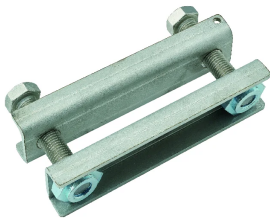

FleXbus HCBC Clamp, 120 mm x 180 mm

Data Solutions

NÚMERO DE CATÁLOGO

FLEXCLAMP120

CERTIFICATIONS