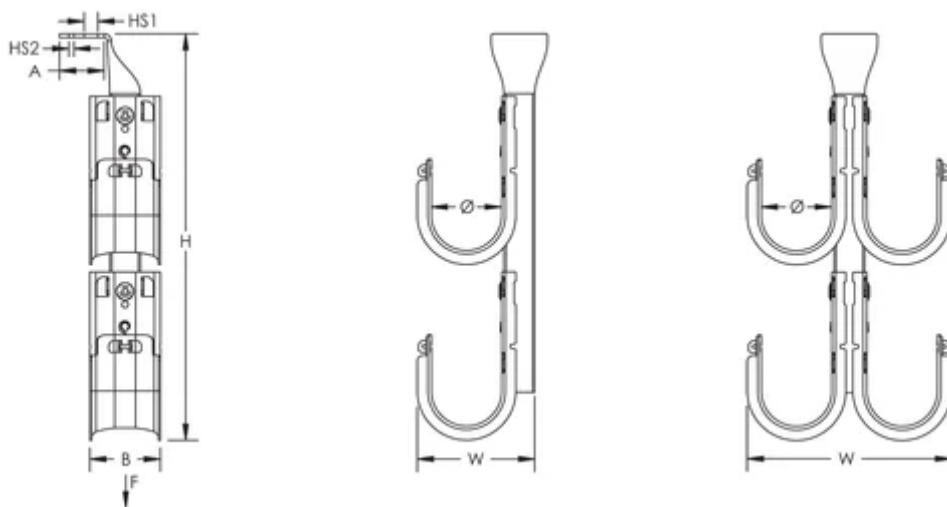

Tiers: 4

Altura (H): 768mm

Largura (W): 254mm

Tamanho do orifício 1 (HS1): 10.3mm

Tamanho do orifício 2 (HS2): 4.7mm

A: 36.5mm

B: 50mm

Static Load 1 (F1): 2160N

Static Load 2 (F2): 810N

DETALHES ADICIONAIS DO PRODUTO

Static loads represent maximum load limit of J-Hook tree. Static load limit of each J-Hook is 60 lb (270 N).

Refer to Static Load 1 when fastening J-Hook tree using Hole Size 1. Refer to Static Load 2 when fastening J-Hook tree using Hole Size 2.

Non-continuous supports may not exceed spacing of 5' (1.5 m) per TIA 569-C.9.7 and EN 50174-2.

DIAGRAMAS

AVISO

Os produtos nVent devem ser instalados e utilizados apenas conforme indicado nas fichas de instrução do produto e materiais de treinamento da nVent. As fichas de instrução estão disponíveis em www.nVent.com e com nossos representantes de atendimento ao cliente nVent. A instalação inadequada, uso incorreto, aplicação incorreta ou outra falha qualquer em seguir completamente as instruções e avisos da nVent podem levar ao mau funcionamento do produto, danos à propriedade, lesões corporais graves e morte, e/ou anular sua garantia.