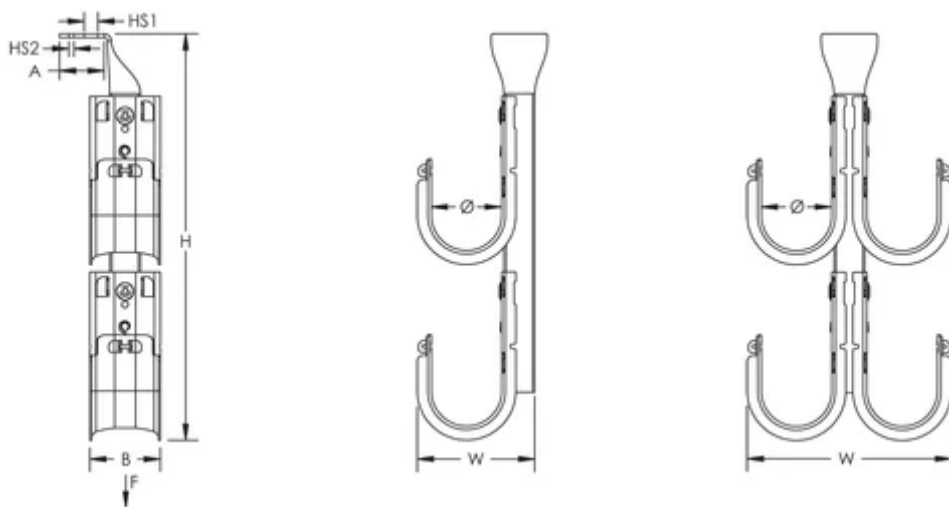

Tiers: 4

Altura (H): 514mm

Largura (W): 148mm

Tamanho do orifício 1 (HS1): 10.3mm

Tamanho do orifício 2 (HS2): 4.7mm

A: 36.5mm

B: 50mm

Static Load 1 (F1): 2160N

Static Load 2 (F2): 810N

DETALHES ADICIONAIS DO PRODUTO

Static loads represent maximum load limit of J-Hook tree. Static load limit of each J-Hook is 60 lb (270 N).

Refer to Static Load 1 when fastening J-Hook tree using Hole Size 1. Refer to Static Load 2 when fastening J-Hook tree using Hole Size 2.

Non-continuous supports may not exceed spacing of 5' (1.5 m) per TIA 569-C.9.7 and EN 50174-2.

DIAGRAMAS

AVISO

Os produtos nVent devem ser instalados e utilizados apenas conforme indicado nas fichas de instrução do produto e materiais de treinamento da nVent. As fichas de instrução estão disponíveis em www.nVent.com e com nossos representantes de atendimento ao cliente nVent. A instalação inadequada, uso incorreto, aplicação incorreta ou outra falha qualquer em seguir completamente as instruções e avisos da nVent podem levar ao mau funcionamento do produto, danos à propriedade, lesões corporais graves e morte, e/ou anular sua garantia.