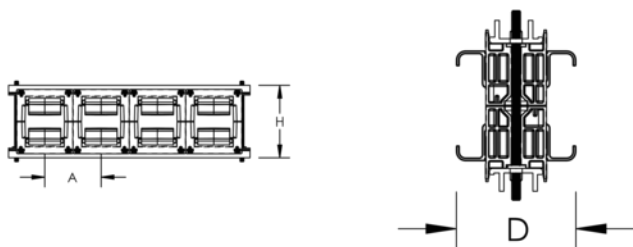

PRODUKTEGENSKAPER

Artikkelnummer: 508108

Samsvarer med: IEC® 60695-2-11 (glødetråd, test 960 °C); IEC® 61439,1; IEC® 61914

Dielektrisk styrke, IEC 61439.1: 3500 VAC ved 1 min

Dielektrisk styrke, UL: 1500; 1500

Overflate: Elektrogalvanisert

Antennbarhetsvurdering: UL® 94V-0

Halogenfri vurdering: IEC® 60754-1

Isolasjonsspenning: 1000; 1500

Nominelt lite røyk: ISO 5659-2

Materiale: Glassfiberforsterket polyamid; Stål

Driftstemperatur: -40 to 130°C

A: 138mm

Dybde (D): 78.5mm

Høyde (H): 125.5mm

Lederstørrelse: 960 mm²; 1280 mm²; 1810 mm²

Enhetsvekt: 2.31kg

Installasjonsstandard: AS 3008; BS 7671; CEI 64-8; CSN; DIN VDE 0100; HD 384; IEC® 60364; NBR 5410; NEN 1010; NFC 15-100; NIBT-NIN; NP (2002); ÔNORM; REBT; RGIE-AREI

YTTERLIGERE PRODUKTDETALJER

Support kit and aluminum profile are sold separately.

When cable tray is used, we recommend installing a Flexbus Support at each extremity, in order to protect the Flexbus Conductor against potential sharp edges of the cable tray.

For ease of installation of the Flexbus Conductors on cable trays, we recommend using cantilever systems in order to have easy and direct access during installation phases.

DIAGRAMMER