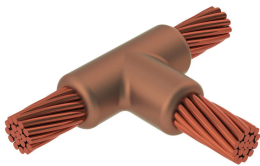

Cable to Cable

Power Utilities

nVent ERICO Cadweld graphite molds are designed and engineered for thousands of connection styles and conductor combinations.

DIAGRAMMEN

KENMERKEN

Forms a permanent, low resistance connection

Provides a molecular bond

nVent ERICO Cadweld Exothermic Connections are rated with the same current capacity as the conductor

Portable installation equipment with no external source of power required

Installers can be easily trained to make nVent ERICO Cadweld Exothermic Connections

Connections can be visually inspected

SPECIFICATIES

Table 1/1

Catalogusnummer	Matrijsserie	Geleider 1	Buitendiameter geleider 1, nominaal	Geleider 2	Buitendiameter geleider 2, nominaal
PAC2C2C	PA	1/0 concentrisch	9.5 mm	1/0 concentrisch	9.5 mm

AANVULLENDE PRODUCTGEGEVENS

For applications such as computer room, tunnel or other low-ventilation areas, specify a smokeless nVent ERICO Cadweld Exolon mold. Add an XL prefix to the standard mold part number when ordering (for example, a TAC2Q2Q becomes XLTAC2Q2Q). Similarly, nVent ERICO Cadweld Exolon welding material is also designated by the XL prefix (for example, 150 becomes XL150).