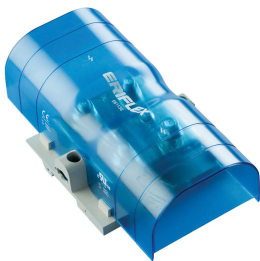

Aansluitklem, kabelschoen-naar-kabelschoen, 800 A

Data Solutions

CATALOGUSNUMMER

SBLL-800

CERTIFICERINGEN

KENMERKEN

RoHS-conform

Halogenvrij

Tinned copper block allows for copper or aluminum conductor connections

Accessible studs allow for easy connection of sections of nVent ERIFLEX Flexibar or other conductors

Design allows for visual inspection of conductor and confirmation of connection

Adjustable transparent cover

Modular snap-together blocks for building multi-pole power blocks

Easily clips onto DIN rail or mounts to panel with screws

SBLEC Power Terminals Fixing Accessory required for direct panel mount

PRODUCTKENMERKEN

Artikelnummer: 561136

Materiaal: Koper; Thermoplastisch

Afwerking: Vertind

Max. nominale stroom, IEC: 1250A

Max. nominale stroom, UL/CSA: 800A

Weerstand kortdurende stroomsterkte (Icw) 1s: 57.6kA