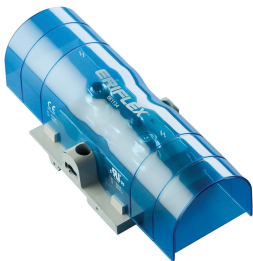

Aansluitklem, kabelschoen-naar-kabelschoen, 500 A

Data Solutions

CATALOGUSNUMMER

SBLL-500

CERTIFICERINGEN

KENMERKEN

RoHS-conform

Halogeenvrij

Tinned copper block allows for copper or aluminum conductor connections

Accessible studs allow for easy connection of sections of nVent ERIFLEX Flexibar or other conductors

Design allows for visual inspection of conductor and confirmation of connection

Adjustable transparent cover

Modular snap-together blocks for building multi-pole power blocks

Easily clips onto DIN rail or mounts to panel with screws

SBLEC Power Terminals Fixing Accessory required for direct panel mount

PRODUCTKENMERKEN

Artikelnummer: 561134

Materiaal: Koper; Thermoplastisch

Afwerking: Vertind

Max. nominale stroom, IEC: 750A

Max. nominale stroom, UL/CSA: 475A

Weerstand kortdurende stroomsterkte (Icw) 1s: 36kA