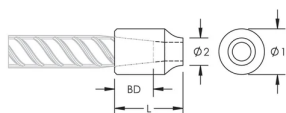

AANVULLENDE PRODUCTGEGEVENS

Bar dimensions and weights listed may vary by region. Coupler sizes not shown may be available by special order. Contact your nVent LENTON representative for more information.

The design of the weld, the selection of electrode, and other relevant choices depend on the chemical and physical properties of the structural steel to which the couplers are welded. Engineers who design assemblies should adhere to all appropriate regulations.

Suffix "EE" has been added to some part numbers to clarify design version among regions.

DIAGRAMMEN

WAARSCHUWING

---

nVent-producten moeten alleen worden geïnstalleerd en gebruikt zoals aangegeven in de instructiebladen en trainingsmateriaal van nVent. Instructiebladen zijn beschikbaar op www.nvent.com en bij uw nVent klantenservicevertegenwoordiger. Onjuiste installatie, misbruik, verkeerde toepassing of ander falen om de instructies en waarschuwingen van nVent volledig te volgen, kan leiden tot productstoringen, schade aan eigendommen, ernstig lichamelijk letsel en de dood en/of uw garantie ongeldig maken.

Noord-Amerika

+1.800.753.9221

optie 1 – Klantenservice

optie 2 – Technische

ondersteuning

Europa

Nederland:

+31 800-0200135

Frankrijk:

+33 800 901 793

Europa

Duitsland:

800 1890272

andere landen:

+31 13 5835404