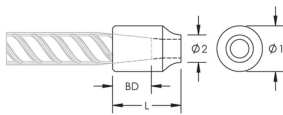

Gewicht eenheid: 0.52 kg

Hoeveelheid in verpakking: 45

AANVULLENDE PRODUCTGEGEVENS

Bar dimensions and weights listed may vary by region. Coupler sizes not shown may be available by special order. Contact your nVent LENTON representative for more information.

The design of the weld, the selection of electrode, and other relevant choices depend on the chemical and physical properties of the structural steel to which the couplers are welded. Engineers who design assemblies should adhere to all appropriate regulations.

Suffix "EE" has been added to some part numbers to clarify design version among regions.

DIAGRAMMEN

WAARSCHUWING

nVent-producten moeten alleen worden geïnstalleerd en gebruikt zoals aangegeven in de instructiebladen en trainingsmateriaal van nVent. Instructiebladen zijn beschikbaar op www.nvent.com en bij uw nVent klantenservicevertegenwoordiger. Onjuiste installatie, misbruik, verkeerde toepassing of ander falen om de instructies en waarschuwingen van nVent volledig te volgen, kan leiden tot productstoringen, schade aan eigendommen, ernstig lichamelijk letsel en de dood en/of uw garantie ongeldig maken.

Noord-Amerika

+1.800.753.9221

optie 1 – Klantenservice

optie 2 – Technische

ondersteuning

Europa

Nederland:

+31 800-0200135

Frankrijk:

+33 800 901 793

Europa

Duitsland:

800 1890272

andere landen:

+31 13 5835404