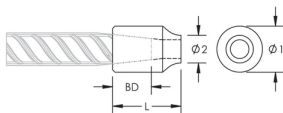

Stangdiepte (BD): 18mm

Gewicht eenheid: 0.05 kg

Hoeveelheid in verpakking: 500

AANVULLENDE PRODUCTGEGEVENS

Bar dimensions and weights listed may vary by region. Coupler sizes not shown may be available by special order. Contact your nVent LENTON representative for more information.

The design of the weld, the selection of electrode, and other relevant choices depend on the chemical and physical properties of the structural steel to which the couplers are welded. Engineers who design assemblies should adhere to all appropriate regulations.

Suffix "EE" has been added to some part numbers to clarify design version among regions.

DIAGRAMMEN

WAARSCHUWING

nVent-producten moeten alleen worden geïnstalleerd en gebruikt zoals aangegeven in de instructiebladen en trainingsmateriaal van nVent. Instructiebladen zijn beschikbaar op www.nvent.com en bij uw nVent klantenservicevertegenwoordiger. Onjuiste installatie, misbruik, verkeerde toepassing of ander falen om de instructies en waarschuwingen van nVent volledig te volgen, kan leiden tot productstoringen, schade aan eigendommen, ernstig lichamelijk letsel en de dood en/of uw garantie ongeldig maken.

Noord-Amerika

+1.800.753.9221

optie 1 – Klantenservice

optie 2 – Technische

ondersteuning

Europa

Nederland:

+31 800-0200135

Frankrijk:

+33 800 901 793

Europa

Duitsland:

800 1890272

andere landen:

+31 13 5835404