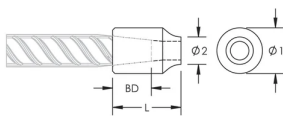

INFORMATIONS PRODUIT COMPLÉMENTAIRES

Bar dimensions and weights listed may vary by region. Coupler sizes not shown may be available by special order. Contact your nVent LENTON representative for more information.

The design of the weld, the selection of electrode, and other relevant choices depend on the chemical and physical properties of the structural steel to which the couplers are welded. Engineers who design assemblies should adhere to all appropriate regulations.

Suffix "EE" has been added to some part numbers to clarify design version among regions.

DIAGRAMMES

AVERTISSEMENT

Les produits nVent doivent être installés et utilisés uniquement comme indiqué dans les feuilles d'instructions et les documents de formation de nVent. Les feuilles d'instructions sont disponibles sur www.nvent.com et auprès de votre représentant du service client nVent. Une installation incorrecte, une mauvaise utilisation, une mauvaise application ou tout autre défaut de respect total des instructions et des avertissements de nVent peut entraîner une défaillance du produit, des dommages matériels, des blessures corporelles graves et la mort et/ou annuler votre garantie.

North America

+1.800.753.9221
Option 1 – Customer Care
Option 2 – Technical
Support

Europe

Netherlands:
+31 800-0200135
France:
+33 800 901 793

Europe

Germany:
800 1890272
Other Countries:
+31 13 5835404