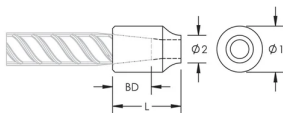

Profundidad de la barra (BD): 43mm

Peso por unidad: 0.29 kg

Cantidad del paquete: 70

DETALLES ADICIONALES DEL PRODUCTO

Bar dimensions and weights listed may vary by region. Coupler sizes not shown may be available by special order. Contact your nVent LENTON representative for more information.

The design of the weld, the selection of electrode, and other relevant choices depend on the chemical and physical properties of the structural steel to which the couplers are welded. Engineers who design assemblies should adhere to all appropriate regulations.

Suffix "EE" has been added to some part numbers to clarify design version among regions.

DIAGRAMAS

ADVERTENCIA

Los productos nVent deben instalarse y usarse solo como se indica en las hojas de instrucciones y materiales de capacitación del producto nVent. Instruction sheets are available at www.nvent.com and from your nVent customer service representative. La instalación incorrecta, el mal uso, la aplicación incorrecta u otras fallas en el seguimiento completo de las instrucciones y advertencias de nVent pueden causar el mal funcionamiento del producto, daños a la propiedad, lesiones corporales graves y la muerte y/o anular la garantía.

Norteamérica

+1.800.753.9221

Opción 1: Atención al cliente

Opción 2: Soporte técnico

Europa

Países Bajos:

+31 800-0200135

Francia:

+33 800 901 793

Europa

Alemania:

800 1890272

Otros países:

+31 13 5835404