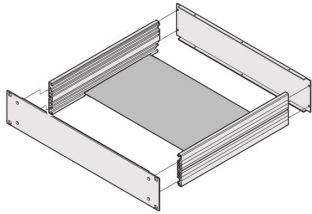

MultipacPRO Mounting Plate

Mounting plates are designed for the mounting of heavy components, e.g. transformers.

CERTIFICATIONS

FEATURES

Mounting plates are designed for the mounting of heavy components, e.g. transformers

Bolted laterally inside on a 19" chassis

SPECIFICATIONS

- Material:** Aluminum
- Works With:** Chassis
- Product Type:** Mounting Plate
- Product Family:** MultipacPRO

Table 1/1

| Catalog Number | Depth | Package Quantity | Rack Width | Width | Certifications |
|----------------|-------|------------------|------------|---------|----------------|
| 20860-107 | 150mm | 1 | 84HP | 402.5mm | RoHS |
| 20860-112 | 450mm | 1 | 84HP | 402.5mm | |
| 20860-111 | 390mm | 1 | 84HP | 402.5mm | RoHS |
| 20860-108 | 210mm | 1 | 84HP | 402.5mm | RoHS |
| 20860-110 | 330mm | 1 | 84HP | 402.5mm | RoHS |
| 20860-109 | 270mm | 1 | 84HP | 402.5mm | RoHS |

ADDITIONAL PRODUCT DETAILS

Mounting plates can also be fitted at the same time as the internal mounting for euroboards.

Where a mounting plate is used the clear mounting height is reduced by at least 2.5 mm.