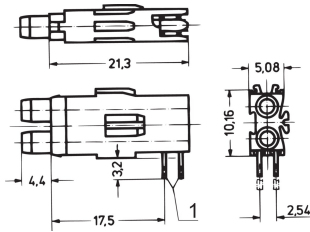

Double Test Socket, Ø 2 mm

Double test sockets for mounting plane 1 and 2, short and long type.

Solder temperature should only be applied for a maximum of 5 seconds. The plastic body should be protected from the solder wave when wave soldering.

CERTIFICATIONS

FEATURES

Double test sockets for Front Element System

SPECIFICATIONS

Diameter: 2mm
Product Type: Socket

Table 1/2

Catalog Number	Type	Package Quantity	Voltage AC	Max Current	Test Voltage @ 50 Hz	Ambient Temperature
69004-089	Long, Mounting Plane 1	1	30V	1A	1kV	-25 to 70°C
69004-131	Short, Mounting Plane 1	1	30V	1A	1kV	-25 to 70°C
69004-090	Long, Mounting Plane 2	10	30V	1A	1kV	-25 to 70°C

Dimensions of connecting pins: 0.3 × 0.6 mm.

Required front panel drill hole: Ø 4 mm.

Please take into consideration that deliveries may be carried out in the stated SPQs (SPQ, e.g. 5 pieces, 10 pieces, 50 pieces, etc.). Differing order quantities (e.g. 2 pieces) may be changed to the next possible delivery quantity = Standard Pack Quantity.