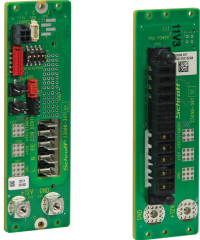

CPCI Serial Cable

The CPCI Serial Cables connect Utility signals, Current share or Standby signals in between the nVent SCHROFF CPCI Serial Backplanes and CPCI Serial Power Backplanes or to other devices in the System. Please refer to the CPCI Serial Backplane Manual to select the correct part

CERTIFICATIONS

FEATURES

Cable sets for connecting status signals of CompactPCI Serial backplanes and power backplanes

SPECIFICATIONS

Table 1/1

Catalog Number	Works With	Length	Package Quantity
23204-869	CompactPCI Serial Backplanes	600mm	1
23204-853	CompactPCI Serial Backplanes	600mm	1
23204-866	CompactPCI Serial Backplanes	400mm	1
23204-879	CompactPCI Serial Backplanes	300mm	1
23204-867	CompactPCI Serial Backplanes	150mm	1