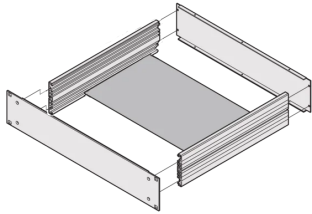

MultipacPRO Mounting Plate

Mounting plates are designed for the mounting of heavy components, e.g. transformers.

CERTIFICATIONS

FEATURES

Mounting plates are designed for the mounting of heavy components, e.g. transformers

Bolted laterally inside on a 19" chassis

SPECIFICATIONS

- Material:** Aluminum
- Works With:** Chassis
- Product Type:** Mounting Plate
- Product Family:** MultipacPRO

Table 1/1

| Catalog Number | Package Quantity | Rack Width | Certifications |
|----------------|------------------|------------|----------------|
| 20860-107 | 1 | 84HP | RoHS |
| 20860-112 | 1 | 84HP | |
| 20860-111 | 1 | 84HP | RoHS |
| 20860-108 | 1 | 84HP | RoHS |
| 20860-110 | 1 | 84HP | RoHS |
| 20860-109 | 1 | 84HP | RoHS |

ADDITIONAL PRODUCT DETAILS

Mounting plates can also be fitted at the same time as the internal mounting for euroboards.

Where a mounting plate is used the clear mounting height is reduced by at least 2.5 mm.