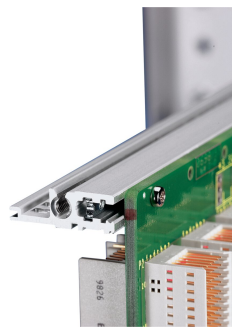

Horizontal Rail, Rear, Type H-VT, Heavy, 84 HP

CATALOG NUMBER

34560-784

Combinations of horizontal rails and side panels

		+ = can be combined, - = combination not recommended			
Horizontal rail	Light 1-F	-	+	+	subcase to request
Horizontal rail	FluoBlen-F	+	+	+	subcase to request
Horizontal rail	Heavy 2-F	+	+	+	subcase to request
Horizontal rail	Rugged 1-F	+	+	-	-
Side panel	Light 1-F				
	FluoBlen-F				
	Heavy 2-F				
	Rugged 1-F				

The horizontal rail, type VT enables the direct assembly of a backplane.

CERTIFICATIONS

FEATURES

For direct backplane mounting

Mounting top and bottom

Recessed installation for high mechanical demands (H-VT)

Aluminum extrusion, anodized finish, conductive contact surface

PRODUCT ATTRIBUTES

Rack Width: 84HP

Package Quantity: 1

Finish: Anodized

Material: Aluminum

Product Family: EuropacPRO; RatiopacPRO; RatiopacPRO AIR; CompacPRO; PropacPRO