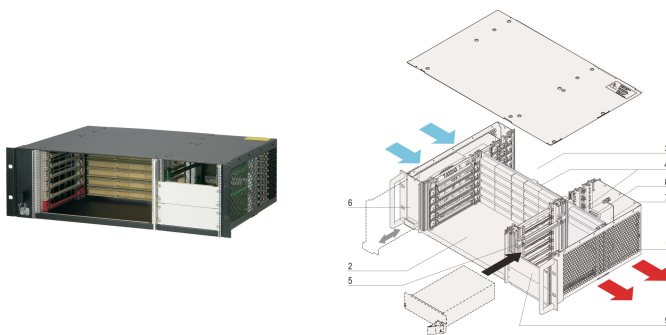

CPCI System for Pluggable PSU, Horizontal, 3 U, 6 Slot

CATALOG NUMBER

24579-080

3 U CompactPCI System with horizontal Card Cage for six 6 U Boards, six RTM Boards and one CompactPCI 3 U Pluggable Power Supply. Option to assemble up to three pluggable Power Supplies.

CERTIFICATIONS

FEATURES

In accordance with IEC 60297-3-101, -102, -103; IEEE 1101.1, 1101.10/11; backplane in accordance with PICMG 2.0 rev. 3.0

System with horizontal card cage. Board format Front: 6 U, 160 mm deep; Rear I/O: 6 U, 80 mm deep

Backplane (signal and power backplane in one unit) 6 slot, 6 U, 64 bit, System slot left, Power connector (2 x P 47)

Heat dissipation by hot-swap fan unit (airflow left to right)

Prepared for the assembly of a 19" CompactPCI power supply (3 U, 8 HP)

PRODUCT ATTRIBUTES

Product Type: System

Number of Slots: 6

Type: 19" Rack Mount

Backplane Type: 6 U CompactPCI

Data Transfer: 64-bit PCI Bus

Power per Slot: 40W

Input Voltage AC: 100 – 240V