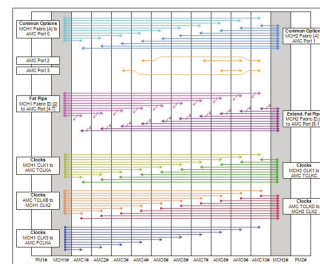

# MTCA.0 System for 10 Single Full-Size AMC Modules, 3 U, 84 HP

## CATALOG NUMBER

**11850-011**

The double AMC card cage on the right hand side can hold either 4 Double Full-size AMCs or, with the optional splitting kit, 8 Single Full-size AMCs.