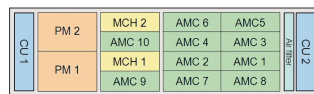

# MTCA.0 System for 10 Single Full-Size AMC Modules, 3 U, 84 HP

## CATALOG NUMBER

**11850-011**

The double AMC card cage on the right hand side can hold either 4 Double Full-size AMCs or, with the optional splitting kit, 8 Single Full-size AMCs.