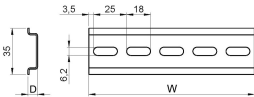

DIN Rail

A DIN rail is a standard metal rail widely used for mounting circuit breakers and industrial control equipment inside equipment racks.

FEATURES

Pre-Cut Lengths and with Perforations

Steel with electrogalvanized finishing

Comply with: EN 60715 Standards

SPECIFICATIONS

Product Type: DIN Rail

Table 1/2

Catalog Number	Material	Finish	Package Quantity
20118-879	Steel	Zinc Plated	4
20118-874	Steel	Zinc Plated	4
20118-872	Steel	Zinc Plated	4
20118-883	Steel	Zinc Plated	4
20118-875	Steel	Zinc Plated	4
20118-878	Steel	Zinc Plated	4
20118-880	Steel	Zinc Plated	4
20118-877	Steel	Zinc Plated	4
20118-882	Steel	Zinc Plated	4
20118-873	Steel	Zinc Plated	4
20118-881	Steel	Zinc Plated	4