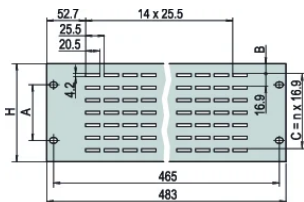

Catalog Number	Rack Height	Finish	Mounting	Package Quantity	Front Finish	Rear Finish
30702-057	2U	Powder Coated	Screw-on Front	1	Painted	Painted
30118-964	3U	Powder Coated	Screw-on Front	1	Painted	Painted
30702-058	3U	Powder Coated	Screw-on Front	1	Painted	Painted
30702-046	3U	Anodized	Screw-on Front	1	Raw	Raw
30702-045	2U	Anodized	Screw-on Front	1	Raw	Raw
30702-049	3U	Anodized	Screw-on Front	1	Anodized	Anodized

Table 2/2

Catalog Number	Treated Edges	Color Code	EMC Shielding	Type
30118-962		RAL 7021	No	19" Front Panel
30702-047	Yes		No	19" Front Panel
30702-056		RAL 7035	No	19" Front Panel
30702-044			No	19" Front Panel
30118-963		RAL 7021	No	19" Front Panel
30702-048	Yes		No	19" Front Panel
30702-057		RAL 7035	No	19" Front Panel
30118-964		RAL 7021	No	19" Front Panel
30702-058		RAL 7035	No	19" Front Panel
30702-046			No	19" Front Panel
30702-045			No	19" Front Panel
30702-049	Yes		No	19" Front Panel

ADDITIONAL PRODUCT DETAILS

Please order 19" assembly kit separately.

DIAGRAMS

WARNING

nVent products shall be installed and used only as indicated in nVent's product instruction sheets and training materials. Instruction sheets are available at www.nvent.com and from your nVent customer service representative. Improper installation, misuse, misapplication or other failure to completely follow nVent's instructions and warnings may cause