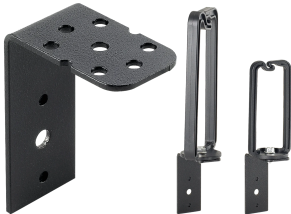

# Universal D-Ring Bracket

The Universal D-Ring Bracket mounts D-Ring's (order separately) on ProLine or Network Vertical Tie-Down Cable Manager, ProLine Front-to-Back D-Ring Bracket or grid strap. The D-Ring locks into hole provided on the bracket, creating support for cable management. It is made of steel, coated with RAL 9005 black polyester powder paint and includes mounting hardware.

## FEATURES

The Universal D-Ring Bracket mounts D-Ring's (order separately) on ProLine or Network Vertical Tie-Down Cable Manager, ProLine Front-to-Back D-Ring Bracket or grid strap

The D-Ring locks into hole provided on the bracket, creating support for cable management

It is made of steel, coated with RAL 9005 black polyester powder paint and includes mounting hardware

## SPECIFICATIONS

Table 1/1

Catalog Number	Article Number	Material	Finish	Color	Color Code	Thickness
EDRBK10	16032	Mild Steel	Powder Coated	Jet Black	RAL 9005	14ga