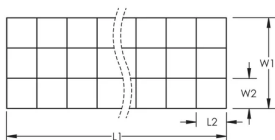

Catalog Number	Length 1 (L1)	Width 1 (W1)	Grid Spacing (L2 x W2)	Conductor Size
POOLMESH3100	100'	3'	12" x 12"	#8 Solid
POOLMESH350	50'	3'	12" x 12"	#8 Solid

DIAGRAMS

WARNING

nVent products shall be installed and used only as indicated in nVent's product instruction sheets and training materials. Instruction sheets are available at www.nvent.com and from your nVent customer service representative. Improper installation, misuse, misapplication or other failure to completely follow nVent's instructions and warnings may cause product malfunction, property damage, serious bodily injury and death and/or void your warranty.

North America

+1.800.753.9221
Option 1 – Customer Care
Option 2 – Technical Support

Europe

Netherlands:
+31 800-0200135
France:
+33 800 901 793

Europe

Germany:
800 1890272
Other Countries:
+31 13 5835404