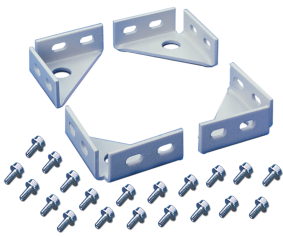

ProLine Frame Floor-Mounting Bracket

Data Solutions

The ProLine Frame Floor-Mounting Bracket provides a structural method of bolting a ProLine frame to the floor. The bracket fits all frame sizes, the kit includes four brackets and mounting hardware. This bracket is not to be used with colocation frames, which include welded-in floor mounting brackets.

FEATURES

The ProLine Frame Floor-Mounting Bracket provides a structural method of bolting a ProLine frame to the floor

The bracket fits all frame sizes, the kit includes four brackets and mounting hardware