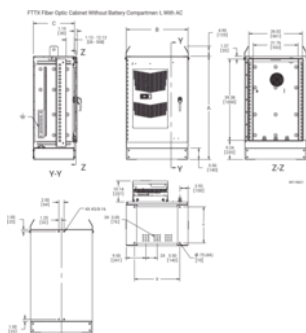

Base of cabinet has a 5.00-inch (127-mm) high aluminum mounting plinth to allow for cable alignment

Three pyramidal boots provided at base of cabinet for sealing various sizes of cables

All fasteners are stainless steel to maintain professional appearance in severe outdoor climate conditions

PRODUCT ATTRIBUTES

Article Number: 29195

Height (H): 50in

Width (W): 30in

Depth (D): 20in

Material: Aluminum

Finish: Powder Coated

Color: Light Gray

Color Code: RAL 7035

Thickness (T): 0.125in

Rack Units: 22U

Weight: 273.1lb

DIAGRAMS

WARNING

nVent products shall be installed and used only as indicated in nVent's product instruction sheets and training materials. Instruction sheets are available at www.nvent.com and from your nVent customer service representative. Improper installation, misuse, misapplication or other failure to completely follow nVent's instructions and warnings may cause product malfunction, property damage, serious bodily injury and death and/or void your warranty.