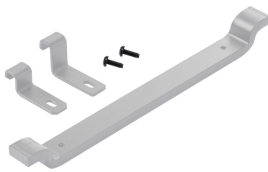

# Movable Cross Member, fits 24.00, White, Steel

## LMCM24W

Cable Runway Movable Cross Member supports cable at drop locations between welded cross members, providing both extra mounting points and cable support. The kit includes hardware for secure mounting to ladder rack stringers.

### FEATURES

---

Cable Runway Movable Cross Member supports cable at drop locations between welded cross members, providing both extra mounting points and cable support

The kit includes hardware for secure mounting to ladder rack stringers

### PRODUCT ATTRIBUTES

---

Article Number: 29976

Material: Mild Steel

Finish: Powder Coated

Color: White

Thickness: 0.375in

Weight: 2lb