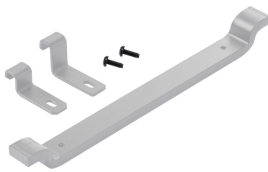

Movable Cross Member, fits 18.00, White, Steel

Data Solutions

CATALOG NUMBER

LMCM18W

Cable Runway Movable Cross Member supports cable at drop locations between welded cross members, providing both extra mounting points and cable support. The kit includes hardware for secure mounting to ladder rack stringers.

FEATURES

Cable Runway Movable Cross Member supports cable at drop locations between welded cross members, providing both extra mounting points and cable support

The kit includes hardware for secure mounting to ladder rack stringers

PRODUCT ATTRIBUTES

Article Number: 29975

Material: Mild Steel

Finish: Powder Coated

Color: White

Thickness: 0.375in

Weight: 2lb

WARNING