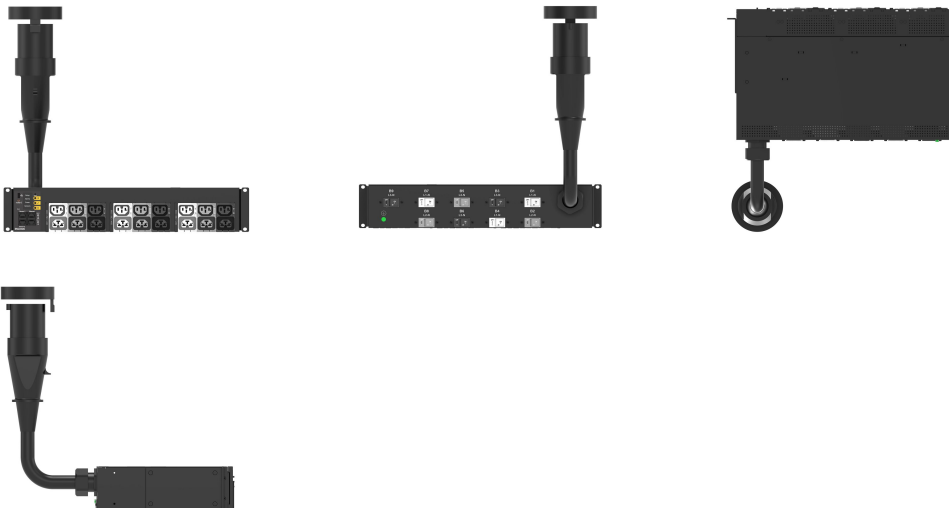

MS PDU, 2U, 60A(48A)NA/60A Int, 380-415V, 3P Wye, 9 CB, (9)C13, (9)4-in-1

Data Solutions

CATALOG NUMBER

EN2954

The Advantage Series Input Metered, Outlet Switched PDU family offers energy metering with advanced power and environmental monitoring options and remote outlet on/off switching. Comprehensive monitoring at both the input phase and circuit breaker levels offers advanced alerts of potential overloads. Billing-grade metering provides accurate power consumption data for energy use optimization. The hot-swappable network management controller features Gigabit and redundant ethernet communication with advanced support for external environmental sensors and rack security access solutions.

PRODUCT ATTRIBUTES

Product Family: Enlogic

Product Type: Socket Strip

Socket Type: (9) C13/C15; (9) C13/C15/C19/C21

Color: Black

Circuit Breaker: 20 A

Switched Outlets: Yes

Circuit Breaker Quantity: 9