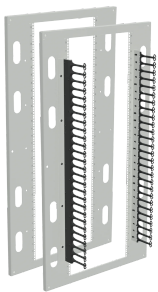

Seismic Rack Panel Kit, fits 90.00x36.00, Lt Gray, Steel

Data Solutions

CATALOG NUMBER

A90P36RP

Used when converting a standard Free-Stand Enclosure to a Seismic Free-Stand Enclosure. Rack Panel allows rack-mount equipment to be installed in 36-inch wide enclosures. Seismic Rack Panel has EIA 310 specified square-holes (.375x.375) and larger openings to allow cables to pass through panel. Use with Seismic Panel Support Kits (included) and Seismic Mounting Plate Kits to obtain Seismic standards. Available with or without vertical cable management for copper and fiber networking cables. Kit includes one Seismic Rack Panel and two Seismic Panel Supports with hardware.

FEATURES

Used when converting a standard Free-Stand Enclosure to a Seismic Free-Stand Enclosure

Rack Panel allows rack-mount equipment to be installed in 36-inch wide enclosures

Seismic Rack Panel has EIA 310 specified square-holes (.375x.375) and larger openings to allow cables to pass through panel

Use with Seismic Panel Support Kits (included) and Seismic Mounting Plate Kits to obtain Seismic standards

Available with or without vertical cable management for copper and fiber networking cables

Kit includes one Seismic Rack Panel and two Seismic Panel Supports with hardware