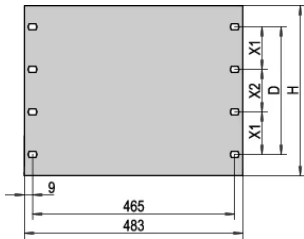

Catalog Number	Treated Edges	Color Code	EMC Shielding	Type
40304-076	Yes		No	19" Front Panel
30118-305		RAL 7035	No	19" Front Panel
40304-075	Yes		No	19" Front Panel
30118-306		RAL 7035	No	19" Front Panel
30118-307		RAL 7035	No	19" Front Panel
30219-144	No		No	19" Front Panel
30118-304		RAL 7035	No	19" Front Panel
30219-143	No		No	19" Front Panel
30118-308		RAL 7035	No	19" Front Panel
30219-138	No		No	19" Front Panel
30118-309		RAL 7035	No	19" Front Panel

ADDITIONAL PRODUCT DETAILS

Please order 19" assembly kit separately.

DIAGRAMS

WARNING

nVent products shall be installed and used only as indicated in nVent's product instruction sheets and training materials. Instruction sheets are available at www.nvent.com and from your nVent customer service representative. Improper installation, misuse, misapplication or other failure to completely follow nVent's instructions and warnings may cause product malfunction, property damage, serious bodily injury and death and/or void your warranty.