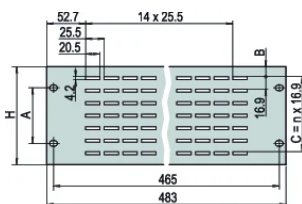

CatalogNumber	Rack Height	Finish	Mounting	Package Quantity	Front Finish	Rear Finish
30702-044	1U	Anodized	Screw-on Front	1	Raw	Conductive
30118-963	2U	Anodized	Screw-on Front	1	Painted	Painted
30702-048	2U	Anodized	Screw-on Front	1	Anodized	Anodized
30702-057	2U	Powder Coated	Screw-on Front	1	Painted	Painted
30118-964	3U	Powder Coated	Screw-on Front	1	Painted	Painted
30702-058	3U	Powder Coated	Screw-on Front	1	Painted	Painted
30702-046	3U	Anodized	Screw-on Front	1	Raw	Raw
30702-045	2U	Anodized	Screw-on Front	1	Raw	Raw
30702-049	3U	Anodized	Screw-on Front	1	Anodized	Anodized

Table 2/2

Catalog Number	Treated Edges	Color Code	EMC Shielding	Type
30118-962		RAL 7021	No	19" Front Panel
30702-047	Yes		No	19" Front Panel
30702-056		RAL 7035	No	19" Front Panel
30702-044			No	19" Front Panel
30118-963		RAL 7021	No	19" Front Panel
30702-048	Yes		No	19" Front Panel
30702-057		RAL 7035	No	19" Front Panel
30118-964		RAL 7021	No	19" Front Panel
30702-058		RAL 7035	No	19" Front Panel
30702-046			No	19" Front Panel
30702-045			No	19" Front Panel
30702-049	Yes		No	19" Front Panel

ADDITIONAL PRODUCT DETAILS

Please order 19" assembly kit separately.

DIAGRAMS